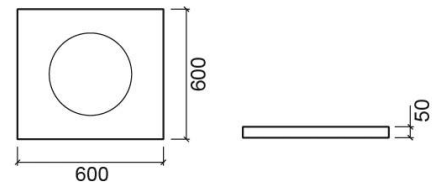

WCA basin shelf for inset basin - Matte white

Discontinued

Ref. 6119200

EAN Code. 5604815804164

Description

Discontinued product - available until permanent stock rupture.

Technical Information

Length: 600 mm
Width: 600 mm
Height: 50 mm
Weight: 28.20 kg

Collection: [WCA](#)

Product type: Vanity units

Style: Contemporary

Product Format: Rectangular

Material: Basin shelf - Corian

Bowl position: Centre

Installation type: Wall hung

Features