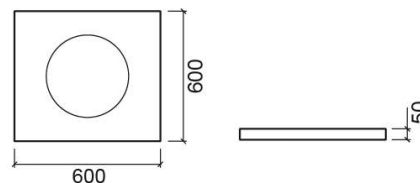

## WCA basin shelf for inset basin - Matte white

Discontinued

Ref. 6119200

EAN Code. 5604815804164

## Technical Information

Length: 600 mm

Width: 600 mm

Height: 50 mm

Weight: 28.20 kg

Collection: [WCA](#)

Product type: Vanity units

Style: Contemporary

Product Format: Rectangular

Material: Basin shelf - Corian

Bowl position: Centre

Installation type: Wall hung