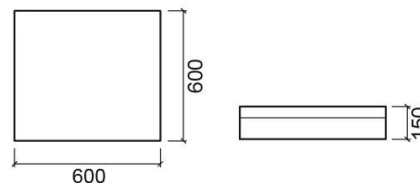

WCA basin shelf with drawer - White

Discontinued

Ref. 6110100

EAN Code. 5604815804010

Description

Discontinued product - available until permanent stock rupture.

Features

- With built-in handle

Technical Information

Length: 900 mm

Width: 600 mm

Height: 150 mm

Weight: 52.20 kg

Collection: [WCA](#)

Product type: Vanity units

Style: Contemporary