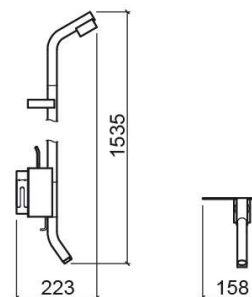

WCA bath mixer - Chrome

Discontinued

Ref. 511280111

EAN Code. 5604815601848

Description

Discontinued product ? available while stocks last.

Technical Information

Length: 192 mm

Width: 158 mm

Height: 1535 mm

Weight: 2022-07-20 00:00:00 kg

Collection: [WCA](#)

Product type: Taps

Style: Contemporary

Material: Brass

Installation type: Wall mounted

[Caixa de Fixação para Misturadoras Encastráveis Tub, Ícone e WCA \(PDF\)](#) ,

Technical Drawings

[5112801 DT \(PDF\)](#) ,