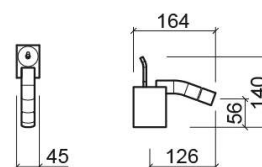

WCA bidet mixer with waste - Chrome

Ref. 511040011

EAN Code. 5604815601824

Technical Information

Length: 164 mm

Width: 45 mm

Height: 140 mm

Weight: 2.40 kg