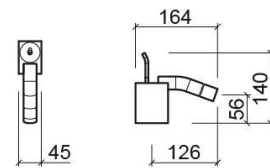

### Technical Information

Length: 164 mm

Width: 45 mm

Height: 140 mm

Weight: 2.40 kg

Collection: [WCA](#)

Product type: Taps

Style: Contemporary