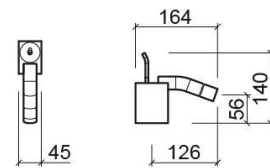

### Technical Information

Length: 164 mm

Width: 45 mm

Height: 140 mm

Weight: 2.7 kg

Collection: [WCA](#)

Product type: Taps

Style: Contemporary