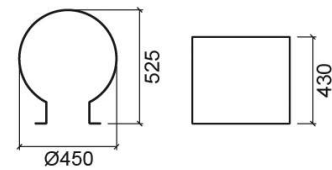

WCA pedestal - White

Discontinued

Ref. 6113000

EAN Code. 5604815804072

Description

Discontinued product - available until permanent stock rupture.

Technical Information

Width: 525 mm

Height: 430 mm

Diameter: Ø450 mm

Weight: 10.00 kg

Collection: [WCA](#)

Product type: Basins, Vanity units

Style: Contemporary

Product Format: Round

Material: Lacquered steel