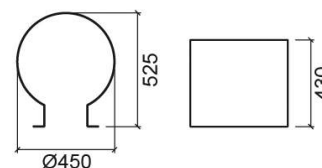

WCA pedestal - White

Discontinued

Ref. 6113000

EAN Code. 5604815804072

Description

Discontinued product - available until permanent stock rupture.

Technical Information

Width: 525 mm

Height: 430 mm

Diameter: Ø450 mm

Weight: 10.00 kg

Collection: [WCA](#)

Product type: Basins, Vanity units

Style: Contemporary

Product Format: Round

Material: Lacquered steel

Installation type: Wall hung