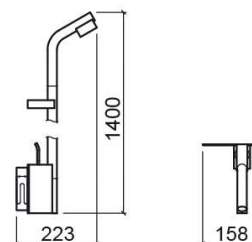

WCA shower valve - Chrome

Discontinued

Ref. 511270111

EAN Code. 5604815601831

Description

Discontinued product ? available while stocks last.

Technical Information

Length: 192 mm

Width: 158 mm

Height: 1400 mm

Weight: 6.90 kg

Collection: [WCA](#)

Product type: Taps

Style: Contemporary

Material: Brass

Installation type: Wall mounted