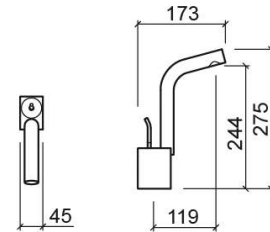

WCA tall basin mixer - Chrome

Ref. 511430111

EAN Code. 5604815607086

Technical Information

Length: 173 mm

Width: 45 mm

Height: 275 mm

Weight: 3.00 kg

Collection: [WCA](#)

Product type: Taps

Style: Contemporary

Material: Brass

Installation type: Basin shelf

Features

- Fixing kit included
- Hot & cold flexible connectors included
- Single lever mixer
- Waste not included