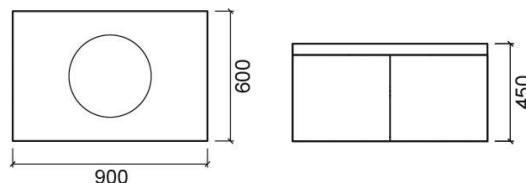

WCA 90 vanity unit - Matte white

Discontinued

Ref. 6110400

EAN Code. 5604815804041

Description

Discontinued product - available until permanent stock rupture.

Features

- Basin shelf with hole for basin
- Doors with Click-to-Open system
- With two doors

Technical Information

Length: 900 mm

Width: 600 mm

Height: 450 mm

Weight: 39.50 kg

Collection: [WCA](#)

Product type: Vanity units

Style: Contemporary

Product Format: Rectangular

Material: Basin shelf - Corian; Vanity unit - Lacquered waterproof MDF

Bowl position: Centre

Installation type: Wall hung

Downloads

Cleaning Manuals

[Cleaning Manual \(PDF\)](#) ,