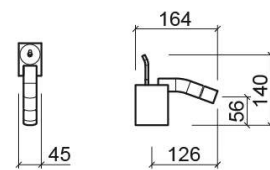

### Technical Information

Length: 164 mm

Width: 45 mm

Height: 140 mm

Weight: 2.7 kg

Collection: [WCA](#)

Product type: Taps

Style: Contemporary