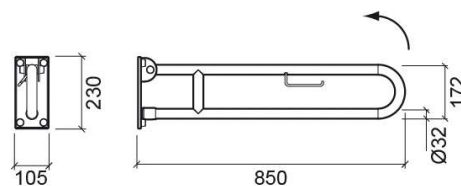

## WcCare 83 hinged support rail with toilet roll holder - White

Ref. 4806400

EAN Code. 5604815805925

### Technical Information

Length: 850 mm  
Width: 105 mm  
Height: 230 mm  
Weight: 4.10 kg

Collection: WcCare

Product type: Reduced mobility

Material: Zinc-plated iron

Installation type: Wall mounted