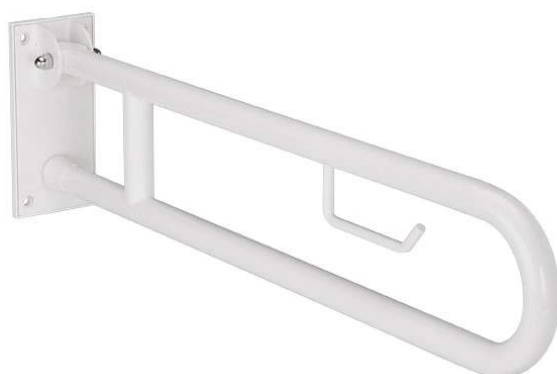

## WcCare 83 hinged support rail with toilet roll holder - White

Ref. 4806400

EAN Code. 5604815805925

### Technical Information

Length: 850 mm  
Width: 105 mm  
Height: 230 mm  
Weight: 4.10 kg

Collection: WcCare

Product type: Reduced mobility

Material: Zinc-plated iron

Installation type: Wall mounted