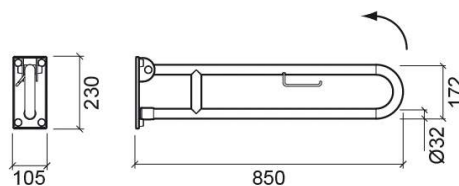

WcCare 83 hinged support rail with toilet roll holder - White

Ref. 4806400

EAN Code. 5604815805925

Description

VAT at reduced rate (DL 163/2006 of 8 August 2006) ?
Accessibility Act.

Features

- Fixing kit not included

Technical Information

Length: 850 mm

Width: 105 mm

Height: 230 mm

Weight: 4.10 kg

Collection: WcCare

Product type: Reduced mobility

Material: Zinc-plated iron