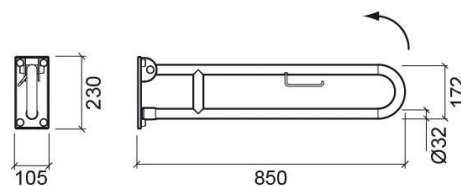

WcCare 83 hinged support rail with toilet roll holder - White

Ref. 4806400

EAN Code. 5604815805925

Description

VAT at reduced rate (DL 163/2006 of 8 August 2006) ?
Accessibility Act.

Features

- Fixing kit not included

Technical Information

Length: 850 mm

Width: 105 mm

Height: 230 mm

Weight: 4.10 kg

Collection: WcCare

Product type: Reduced mobility

Material: Zinc-plated iron