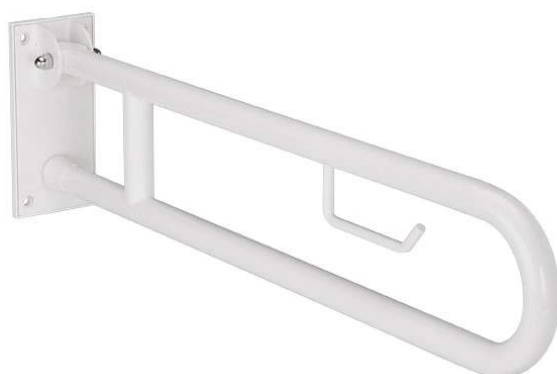

WcCare 83 hinged support rail with toilet roll holder - White

Ref. 4806400

EAN Code. 5604815805925

Description

VAT at reduced rate (DL 163/2006 of 8 August 2006) ?
Accessibility Act.

Features

- Fixing kit not included

Technical Information

Length: 850 mm

Width: 105 mm

Height: 230 mm

Weight: 4.10 kg

Collection: WcCare

Product type: Reduced mobility

Material: Zinc-plated iron