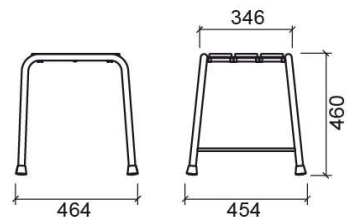

WcCare shower seat - White

Ref. 4801200

EAN Code. 5604815917543

Description

VAT at reduced rate (DL 163/2006 of 8 August 2006) ?
Accessibility Act.

Features

- Maximum load - 150kg
- Fixing kit not included

Technical Information

Length: 464 mm
Width: 454 mm
Height: 460 mm
Weight: 5.60 kg

Collection: WcCare

Product type: Reduced mobility

Material: Zinc-plated iron

Installation type: Floor