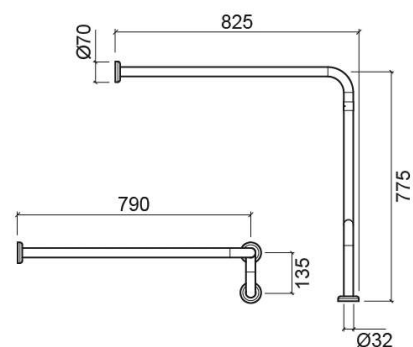

## WcCare support rail for toilet - White

Ref. 4806500

EAN Code. 5604815805932

## Technical Information

Length: 825 mm

Width: 135 mm

Height: 775 mm

Weight: 3.05 kg

Collection: [WcCare](#)

Product type: Reduced mobility

Material: Zinc-plated iron