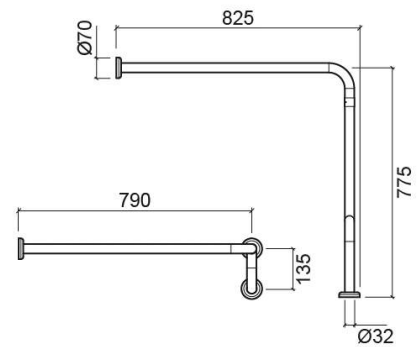

WcCare support rail for toilet - White

Ref. 4806500

EAN Code. 5604815805932

Description

VAT at reduced rate (DL 163/2006 of 8 August 2006) ?
Accessibility Act.

Features

- Fixing kit not included

Technical Information

Length: 825 mm

Width: 135 mm

Height: 775 mm

Weight: 3.05 kg

Collection: [WcCare](#)

Product type: Reduced mobility

Material: Zinc-plated iron

Installation type: Floor