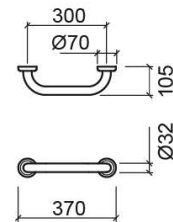

## WcCare support rail - White

Ref. 4805000

EAN Code. 5604815805789

## Description

WcCare 30cm grab rail

## Technical Information

Length: 370 mm

Width: 105 mm

Weight: 0.8 kg

Collection: [WcCare](#)

Product type: Reduced mobility

Material: Zinc-plated iron

Installation type: Wall mounted

## Variations

---

White  
530x105 mm  
Ref. 4805100  
EAN Code. 5604815805796  
Weight: 0.9 kg

White  
670x105 mm  
Ref. 4805200  
EAN Code. 5604815805802  
Weight: 1.05 kg

White  
970x105 mm  
Ref. 4805300  
EAN Code. 5604815805819  
Weight: 1.4 kg