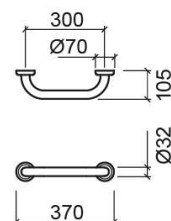

WcCare support rail - White

Ref. 4805000

EAN Code. 5604815805789

Description

WcCare 90cm grab rail

Features

- Fixing kit not included

Technical Information

Length: 370 mm

Width: 105 mm

Weight: 0.8 kg

Collection: [WcCare](#)

Product type: Reduced mobility

Material: Zinc-plated iron

Installation type: Wall mounted

Variations

White
530x105 mm
Ref. 4805100
EAN Code. 5604815805796
Weight: 0.9 kg

White
670x105 mm
Ref. 4805200
EAN Code. 5604815805802
Weight: 1.05 kg

White
970x105 mm
Ref. 4805300
EAN Code. 5604815805819
Weight: 1.4 kg