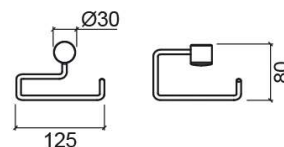

## WcCare toilet roll holder - White

Ref. 4801000

EAN Code. 5604815805550

## Technical Information

Length: 125 mm

Height: 80 mm

Weight: 0.35 kg

Collection: WcCare

Product type: Reduced mobility

Material: Zinc-plated iron

Installation type: Wall mounted