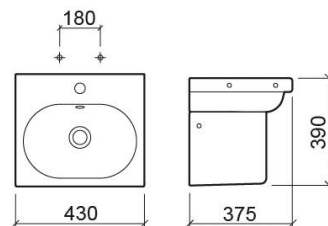

## WcKids basin with hole for accessories - White

Ref. 125310004

EAN Code. 5604815120080

### Technical Information

Length: 430 mm

Width: 375 mm

Height: 165 mm

Weight: 9.2 kg

Collection: [WcKids](#)

Product type: Kids

Installation type: Wall mounted; Over pedestal