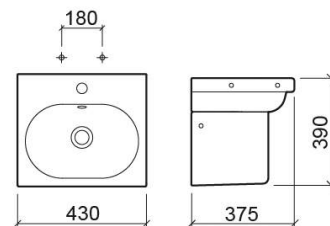

WcKids basin with hole for accessories - White

Ref. 125310004

EAN Code. 5604815120080

Technical Information

Length: 430 mm

Width: 375 mm

Height: 165 mm

Weight: 9.2 kg

Collection: [WcKids](#)

Product type: Kids

Installation type: Wall mounted; Over pedestal

Features

- With holes for accessories
- Fixing kit included
- Without embellishing ring

Downloads

Cleaning Manuals

Cleaning Manual (PDF) ,

Technical Drawings

125310 DT (PDF) ,

Installation Dimensions

cotas de instalacao WCKID (PDF) ,

Quality, Environment and OSH

Declaration of Performance - Wash Basins (PDF) ,