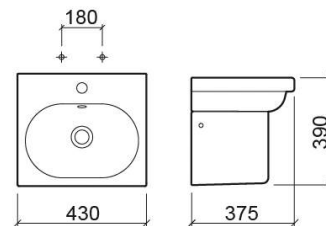

WcKids basin - White

Ref. 125300004

EAN Code. 5604815119855

Technical Information

Length: 430 mm

Width: 375 mm

Height: 165 mm

Weight: 9.20 kg