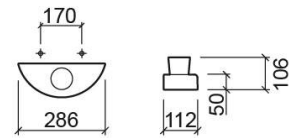

WcKids cup holder with cup - Yellow

Ref. 4251312

EAN Code. 5604815898484

Technical Information

Length: 286 mm

Width: 122 mm

Height: 106 mm

Weight: 0.30 kg

Collection: [WcKids](#)

Product type: Kids

Installation type: Fix to the basin

Features

- Fixing kit included

Variations

Blue

286x122x106 mm

Ref. 4251307

EAN Code. 5604815898491

Weight: 0.30 kg

Matte white

286x122x106 mm

Ref. 4251360

EAN Code. 5604815899283

Weight: 0.30 kg