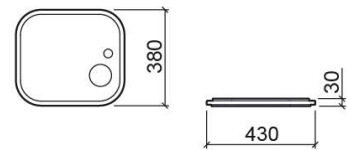

## WcKids mirror - Yellow

Ref. 6257012

EAN Code. 5604815898569

## Technical Information

Length: 430 mm

Width: 380 mm

Height: 30 mm

Weight: 3.80 kg

Collection: [WcKids](#)

Product type: Kids

Material:

Weight: 3.80 kg