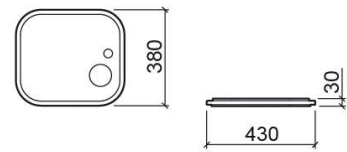

WcKids mirror - Yellow

Ref. 6257012

EAN Code. 5604815898569

Technical Information

Length: 430 mm

Width: 380 mm

Height: 30 mm

Weight: 3.80 kg

430x380x30 mm

Ref. 6257007

EAN Code. 5604815898576

Weight: 3.80 kg

Downloads

Cleaning Manuals

Cleaning Manual (PDF) ,

2D & 3D Files