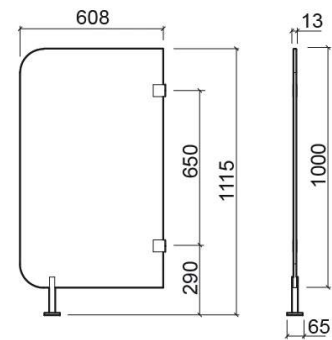

## WcKids partition panel - Yellow

Ref. 6254112

EAN Code. 5604815901832

### Technical Information

Length: 608 mm

Width: 13 mm

Height: 1115 mm

Weight: 10.10 kg

Collection: [WcKids](#)

Product type: Kids

Installation type: Wall mounted

## Variations

---

Blue

608x13x1115 mm

Ref. 6254107

EAN Code. 5604815901849

Weight: 10.10 kg

Matte white

608x13x1115 mm

Ref. 6254160

EAN Code. 5604815901825

Weight: 10.10 kg