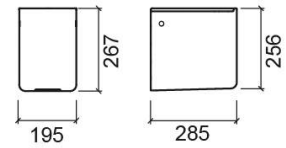

WcKids semi pedestal - White

Ref. 125220004

EAN Code. 5604815121926

Technical Information

Length: 195 mm

Width: 248 mm

Height: 267 mm

Weight: 10.50 kg