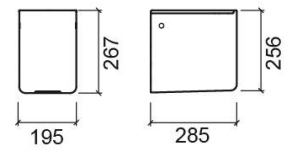

## WcKids semi pedestal - White

Ref. 125220004

EAN Code. 5604815121926

### Technical Information

Length: 195 mm

Width: 248 mm

Height: 267 mm

Weight: 10.50 kg

Collection: [WcKids](#)

Product type: Kids

Installation type: Wall mounted