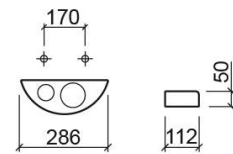

WcKids soap dish - Yellow

Ref. 4250112

EAN Code. 5604815898460

Technical Information

Length: 286 mm

Width: 122 mm

Height: 50 mm

Weight: 0.20 kg

Collection: [WcKids](#)

Product type: Kids

Installation type: Fix to the basin

Features

- Fixing kit included

Variations

Blue

286x122x50 mm

Ref. 4250107

EAN Code. 5604815898477

Weight: 0.20 kg

Matte white

286x122x50 mm

Ref. 4250160

EAN Code. 5604815899306

Weight: 0.20 kg