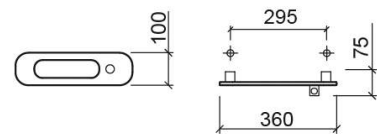

WcKids towel rail - Yellow

Ref. 4252612

EAN Code. 5604815898545

Technical Information

Length: 360 mm

Width: 75 mm

Height: 100 mm

Weight: 0.8 kg

Collection: [WcKids](#)

Product type: Kids

Installation type: Wall mounted

Features

- Fixing kit included

Variations

Blue

360x75x100 mm