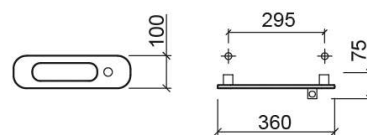

WcKids towel rail - Yellow

Ref. 4252612

EAN Code. 5604815898545

Technical Information

Length: 360 mm

Width: 75 mm

Height: 100 mm

Weight: 0.8 kg

Collection: [WcKids](#)

Product type: Kids

Installation type: Wall mounted

Features

- Fixing kit included

Variations

Blue

360x75x100 mm