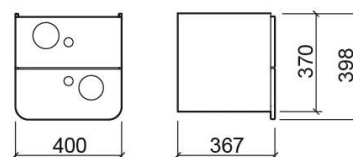

### Technical Information

Length: 400 mm

Width: 367 mm

Height: 398 mm

Weight: 11.95 kg

Collection: [WcKids](#)

Product type: Kids

Installation type: Wall mounted