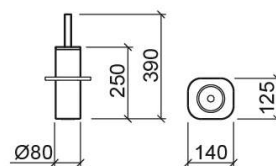

WcKids wall mounted toilet brush holder - Yellow

Ref. 4252112

EAN Code. 5604815898507

Technical Information

Length: 140 mm

Width: 125 mm

Height: 390 mm

Weight: 1.55 kg

Collection: [WcKids](#)

Product type: Kids

Installation type: Wall mounted

Features

- Fixing kit included

Variations

Blue

140x125x390 mm

Ref. 4252107

EAN Code. 5604815898514

Weight: 1.55 kg

Downloads

Cleaning Manuals

Cleaning Manual (PDF) ,

Technical Drawings

42521 DT (PDF) ,