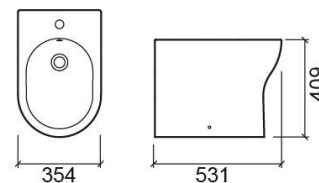

Winner back-to-wall bidet - White

Ref. 142420004

EAN Code. 5604815330717

Technical Information

Length: 535 mm

Width: 350 mm

Height: 400 mm

Weight: 22.8 kg