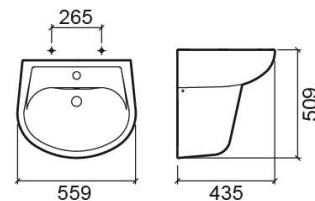

Winner basin - White

Ref. 142300004

EAN Code. 5604815330281

Description

Winner 60cm basin

Technical Information

Length: 559 mm

Width: 435 mm

Height: 199 mm

Weight: 12.30 kg

Collection: Winner

Product type: Basins

Style: Contemporary

Product Format: Semi-circular

Material: Ceramic

Installation type: Wall hung

Features

- With overflow ring
- With tap hole
- With overflow
- Fixing kit included

Variations

White

608x458x199 mm

Ref. 142310004

EAN Code. 5604815330298

Weight: 15.80 kg