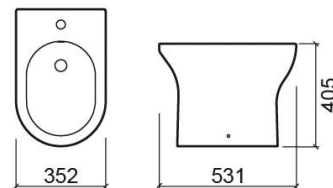

Winner bidet - White

Ref. 142410004

EAN Code. 5604815329872

Technical Information

Length: 531 mm

Width: 352 mm

Height: 405 mm

Weight: 22.70 kg

142410 DT (PDF) ,

Installation Dimensions

cotas de instalacao recomendadas BIDE (PDF) ,

Quality, Environment and OSH

Declaration of Performance – Bidets (PDF) ,