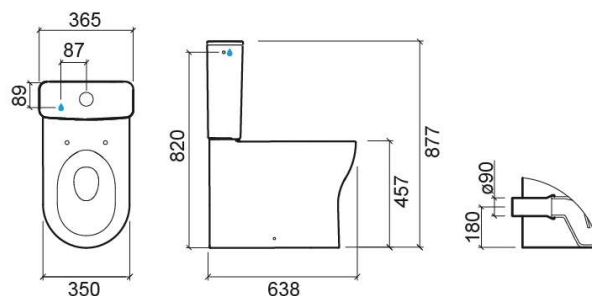

Winner Confort HO close coupled toilet with Rimflush - White

Ref. 144022004

EAN Code. 5604815330526

Description

This toilet is taller than the standard version to facilitate sitting and standing.

Technical Information

Length: 638 mm

Width: 350 mm

Height: 467 mm

Weight: 25.10 kg

Collection: Winner Confort

Product type: Reduced mobility

Style: Contemporary

Product Format: Oval