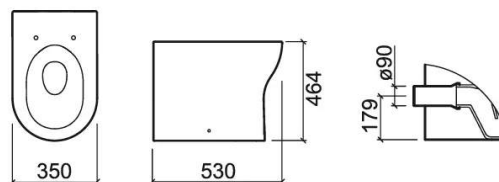

Winner Confort HO low level toilet with Rimflush - White

Ref. 144012004

EAN Code. 5604815330755

Description

This toilet is taller than the standard version to facilitate sitting and standing.

Technical Information

Length: 535 mm

Width: 350 mm

Height: 460 mm

Weight: 28.60 kg

Collection: Winner Confort

Product type: Reduced mobility

Style: Contemporary

Product Format: Oval