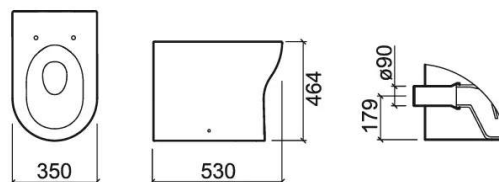

# Winner Confort HO low level toilet with Rimflush - White

Ref. 144012004

EAN Code. 5604815330755

## Technical Information

Length: 535 mm

Width: 350 mm

Height: 460 mm

Weight: 28.60 kg

Collection: Winner Confort

Product type: Reduced mobility

Style: Contemporary