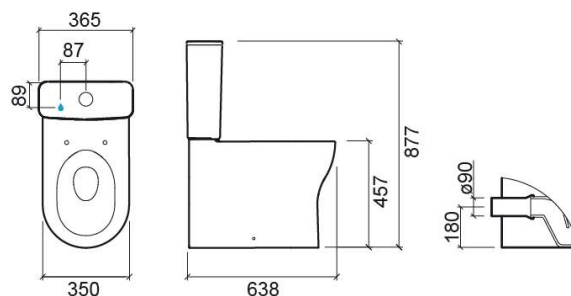

Winner Confort pack HO Rimflush close coupled toilet - White

Ref. 144922004

EAN Code. 5604815330816

Description

This toilet is taller than the standard version to facilitate sitting and standing movements.

Technical Information

Length: 638 mm

Width: 350 mm

Height: 877 mm

Weight: 50.52 kg

Collection: Winner Confort

Product type: Reduced mobility

Style: Contemporary

Product Format: Oval

Material: Ceramic

Installation type: Floor

Features

- With Rimflush system
- Horizontal outlet
- Back-to-wall
- Side fixings

Downloads

Videos

RimFlush (JPG) ,