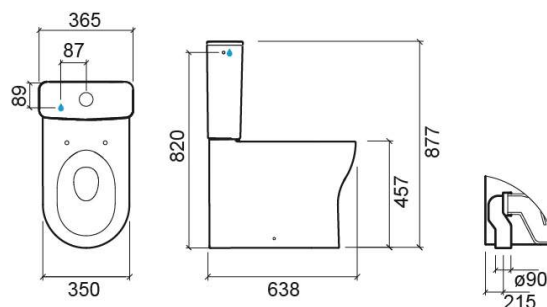

Winner Confort VO close coupled toilet with Rimflush - White

Ref. 144021004

EAN Code. 5604815330519

Description

This toilet is taller than the standard version to facilitate sitting and standing.

Technical Information

Length: 638 mm

Width: 350 mm

Height: 467 mm

Weight: 25.10 kg

Collection: Winner Confort

Product type: Reduced mobility

Style: Contemporary

Product Format: Oval