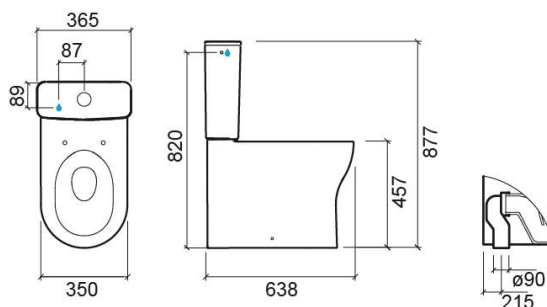

Winner Confort VO close coupled toilet with Rimflush - White

Ref. 144021004

EAN Code. 5604815330519

Description

This toilet is taller than the standard version to facilitate sitting and standing.

Technical Information

Length: 638 mm

Width: 350 mm

Height: 467 mm

Weight: 25.10 kg

Collection: Winner Confort

Product type: Reduced mobility

Style: Contemporary

Product Format: Oval