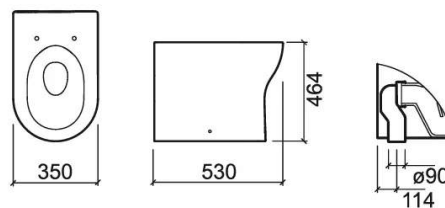

Winner Confort VO low level toilet with Rimflush - White

Ref. 144011004

EAN Code. 5604815330748

Description

This toilet is taller than the standard version to facilitate sitting and standing.

Technical Information

Length: 535 mm

Width: 350 mm

Height: 460 mm

Weight: 28.60 kg

Collection: Winner Confort

Product type: Reduced mobility

Style: Contemporary

Product Format: Oval