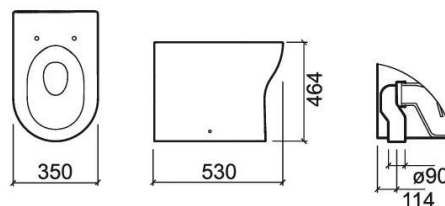

Winner Confort VO low level toilet with Rimflush - White

Ref. 144011004

EAN Code. 5604815330748

Description

This toilet is taller than the standard version to facilitate sitting and standing.

Technical Information

Length: 535 mm

Width: 350 mm

Height: 460 mm

Weight: 28.60 kg

Collection: Winner Confort

Product type: Reduced mobility

Style: Contemporary

Product Format: Oval

Material: Ceramic

Installation type: Floor

Features

- With Rimflush system
- Vertical outlet
- Back-to-wall
- Side fixings
- Fixing kit included
- Trap included