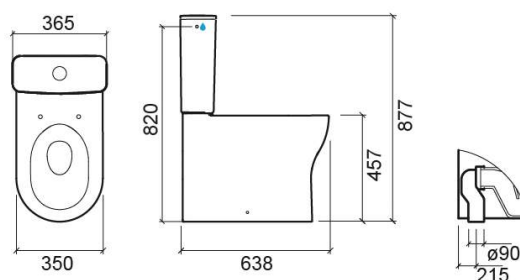

Winner Confort VO odourless low level toilet with Rimflush and cistern with side water supply - White

Ref. 144923004

EAN Code. 5604815330847

Description

This toilet is taller than the standard version to facilitate sitting and standing movements.

Technical Information

Length: 650 mm

Width: 342 mm

Height: 815 mm

Weight: 50.52 kg

Collection: [Winner Confort](#)

Product type: Reduced mobility

Style: Contemporary

Product Format: Oval

Material: Ceramic

Installation type: Floor

Features

- With Rimflush system
- Vertical outlet
- Back-to-wall
- Side fixings

Downloads

Videos

[RimFlush \(JPG\)](#) ,