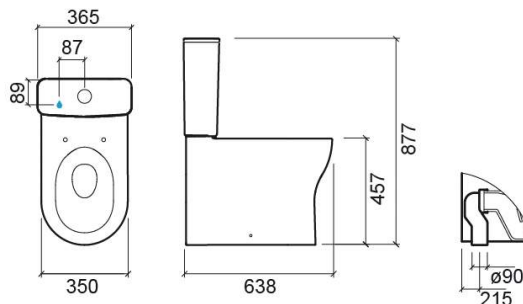

Winner Confort VO odourless low level toilet with Rimflush - White

Ref. 144921004

EAN Code. 5604815330830

Description

This toilet is taller than the standard version to facilitate sitting and standing movements.

Technical Information

Length: 650 mm

Width: 350 mm

Height: 877 mm

Weight: 50.52 kg

Collection: Winner Confort

Product type: Reduced mobility

Style: Contemporary

Product Format: Oval

Material: Ceramic

Installation type: Floor

Features

- With Rimflush system
- Vertical outlet
- Back-to-wall
- Side fixings

Downloads

Videos

RimFlush (JPG) ,