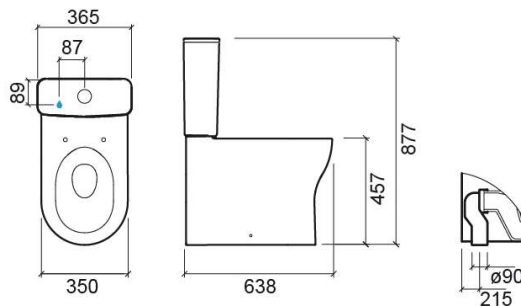

Winner Confort VO odourless low level toilet with Rimflush - White

Ref. 144921004 EAN Code. 5604815330830

Description

This toilet is taller than the standard version to facilitate sitting and standing movements.

Technical Information

Length: 650 mm
Width: 342 mm
Height: 815 mm
Weight: 50.52 kg

Collection: Winner Confort

Product type: Reduced mobility

Style: Contemporary

Product Format: Oval

Material: Ceramic

Installation type: Floor