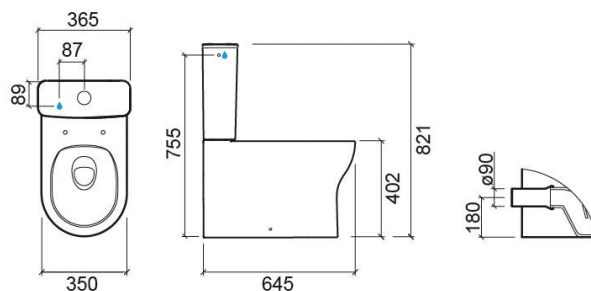

## Technical Information

Length: 645 mm

Width: 350 mm

Height: 408 mm

Weight: 26.84 kg

Collection: Winner

Product type: Toilets

Style: Contemporary

Product Format: Oval

Material: Ceramic

Installation type: Floor