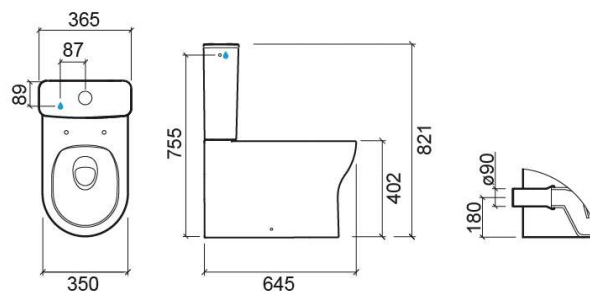

Winner HO back-to-wall close coupled toilet with Rimflush - White

Ref. 142026004

EAN Code. 5604815330502

Technical Information

Length: 645 mm

Width: 350 mm

Height: 408 mm

Weight: 26.84 kg

Collection: Winner

Product type: Toilets

Style: Contemporary

Product Format: Oval

Material: Ceramic

Installation type: Floor

Features

- With Rimflush system
- Horizontal outlet
- Back-to-wall
- Side fixings
- Fixing kit included
- Trap not included