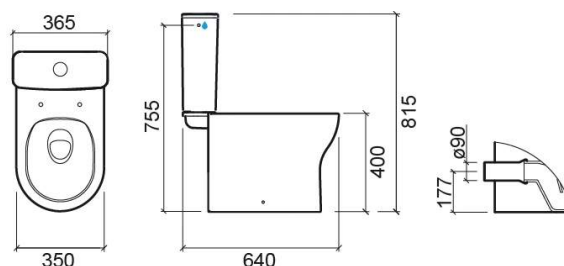

# Winner HO close coupled toilet with Rimflush, cistern with side water supply and toilet seat - White

Ref. 142924004

EAN Code. 5604815330359

## Technical Information

Length: 646 mm

Width: 350 mm

Height: 815 mm

Weight: 49.80 kg

Collection: Winner

Product type: Toilets

Style: Contemporary