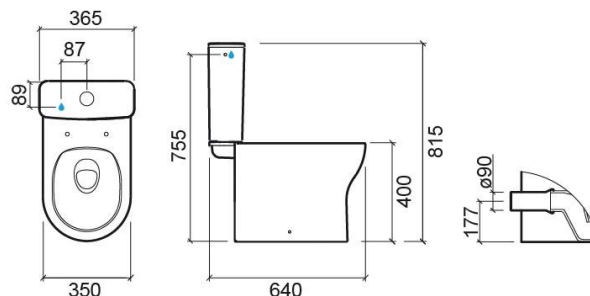

Winner HO close coupled toilet with Rimflush - White

Ref. 142022004

EAN Code. 5604815330076

Technical Information

Length: 640 mm

Width: 350 mm

Height: 400 mm

Weight: 23.00 kg