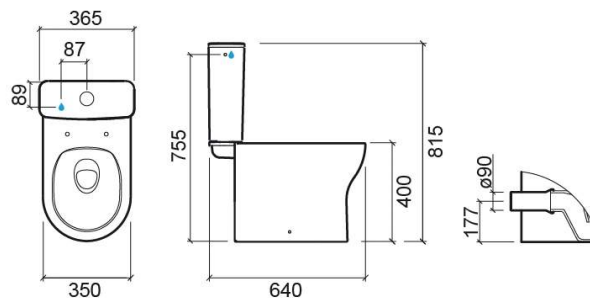

Winner HO close coupled toilet with Rimflush - White

Ref. 142022004

EAN Code. 5604815330076

Technical Information

Length: 640 mm

Width: 350 mm

Height: 400 mm

Weight: 23.00 kg