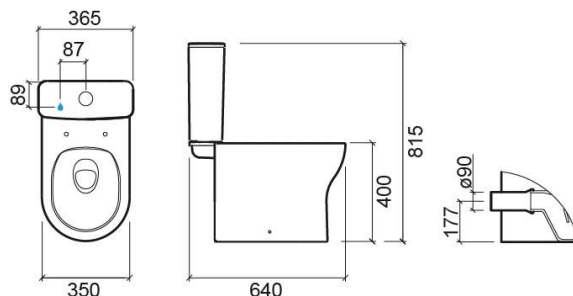

Winner HO close coupled toilet with Rimflush and toilet seat - White

Ref. 142922004

EAN Code. 5604815330366

Description

Pack elements: Close coupled HO toilet (142021004), Toilet cistern with flush mechanism (142111004LM), Duroplast toilet seat with Easyclip and Slowclose (2423100)

Technical Information

Length: 646 mm

Width: 350 mm

Height: 815 mm

Weight: 42.76 kg

Collection: Winner

Product type: Toilets

Style: Contemporary