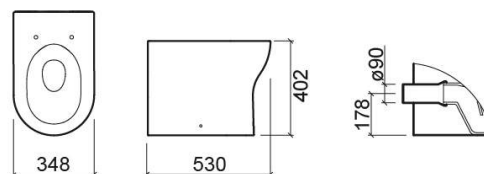

Winner HO low level toilet with Rimflush - White

Ref. 142012004

EAN Code. 5604815330731

Technical Information

Length: 530 mm

Width: 348 mm

Height: 402 mm

Weight: 24.20 kg

Collection: Winner

Product type: Toilets

Style: Contemporary

Product Format: Oval

Material: Ceramic

Installation type: Floor

Features

- With Rimflush system
- Horizontal outlet
- Side fixings
- Fixing kit included
- Trap not included