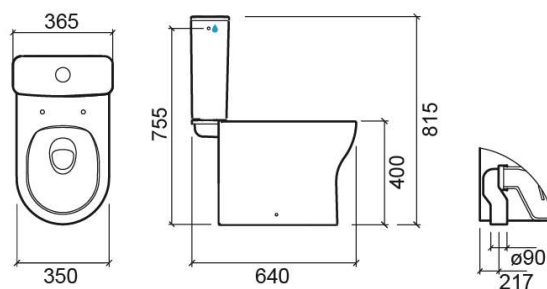

Winner Pack VO close coupled toilet with Rimflush, cistern with side water supply and toilet seat - White

Ref. 142923004

EAN Code. 5604815330342

Technical Information

Length: 646 mm

Width: 350 mm

Height: 815 mm

Weight: 50.20 kg

Collection: Winner

Product type: Toilets

Style: Contemporary

Product Format: Oval

Material: Ceramic

Installation type: Floor

Features

- With Rimflush system
- Vertical outlet
- Side fixings
- Fixing kit included
- Trap included

Downloads

Videos

[RimFlush \(JPG\)](#) ,

Cleaning Manuals

[Cleaning Manual \(PDF\)](#) ,

Water Efficiency

[EH - Winner 142111 \(PDF\)](#) , [Unified Water Label 3.38l \(JPG\)](#) ,