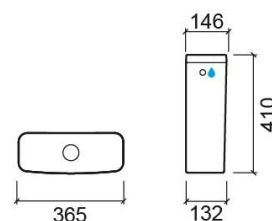

Winner toilet cistern with side water supply - White

Ref. 142113004LM

EAN Code. 5604815330328

Technical Information

Length: 365 mm

Width: 132 mm

Height: 410 mm

Weight: 14.06 kg

Collection: Winner

Product type: Reduced mobility,Cisterns

Material: Ceramic

Installation type:

Features

- Dual flush
- Left/right water supply
- Fixing kit included
- Flush mechanism included
- Flush volume - 3/4.5Lpf