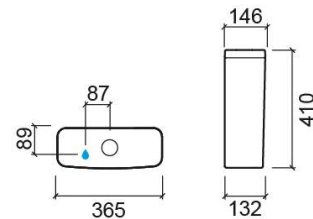

Winner toilet cistern - White

Ref. 142111004LM

EAN Code. 5604815330311

Technical Information

Length: 365 mm

Width: 132 mm

Height: 410 mm

Weight: 14.06 kg

Collection: Winner

Product type: Reduced mobility, Cisterns

Material: Ceramic

Installation type:

Features

- Dual flush
- Bottom left water supply
- Fixing kit included
- Flush mechanism included
- Flush volume - 3/4.5Lpf