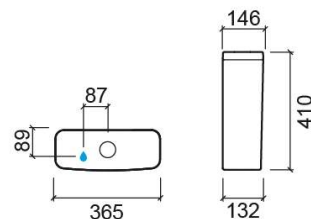

Winner toilet cistern - White

Ref. 142111004LM

EAN Code. 5604815330311

Technical Information

Length: 365 mm

Width: 132 mm

Height: 410 mm

Weight: 14.06 kg

Collection: Winner

Product type: Reduced mobility,Cisterns

Material: Ceramic

Installation type:

Features

- Dual flush
- Bottom left water supply
- Fixing kit included
- Flush mechanism included
- Flush volume - 3/4.5Lpf