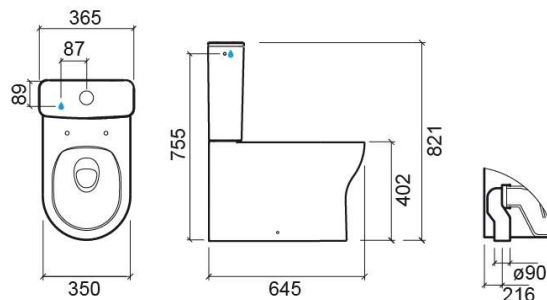

Winner VO back-to-wall close coupled toilet with Rimflush - White

Ref. 142025004

EAN Code. 5604815330496

Technical Information

Length: 645 mm

Width: 350 mm

Height: 408 mm

Weight: 28.24 kg

Collection: Winner

Product type: Toilets

Style: Contemporary

Product Format: Oval

Material: Ceramic

Installation type: Floor

Features

- With Rimflush system
- Vertical outlet
- Back-to-wall
- Side fixings
- Fixing kit included
- Trap included