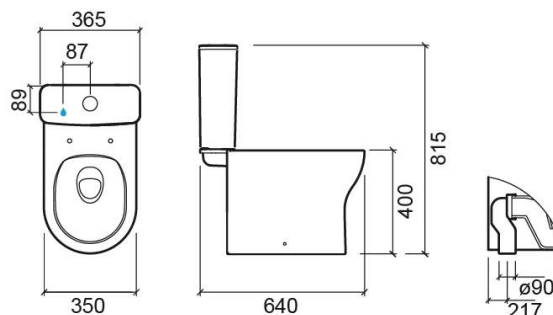

## Technical Information

Length: 646 mm

Width: 350 mm

Height: 815 mm

Weight: 42.76 kg

Collection: Winner

Product type: Toilets

Style: Contemporary

Product Format: Oval

Material: Ceramic

Installation type: Floor