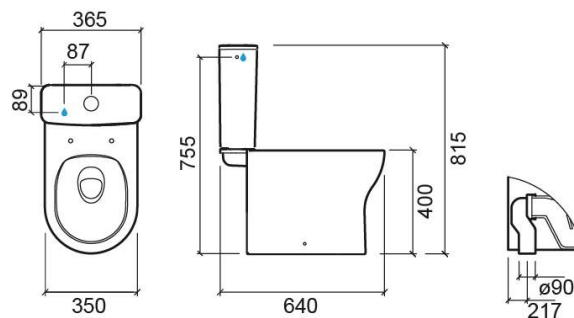

Winner VO close coupled toilet with Rimflush - White

Ref. 142021004

EAN Code. 5604815330069

Technical Information

Length: 640 mm

Width: 350 mm

Height: 400 mm

Weight: 23.00 kg

Collection: Winner

Product type: Toilets

Style: Contemporary

Product Format: Oval

Material: Ceramic

Installation type: Floor

Features

- With Rimflush system
- Vertical outlet
- Side fixings
- Fixing kit included
- Trap included