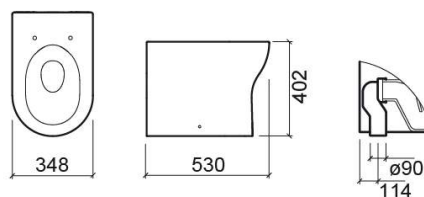

Winner VO low level toilet with Rimflush - White

Ref. 142011004

EAN Code. 5604815330724

Technical Information

Length: 530 mm

Width: 348 mm

Height: 402 mm

Weight: 24.20 kg