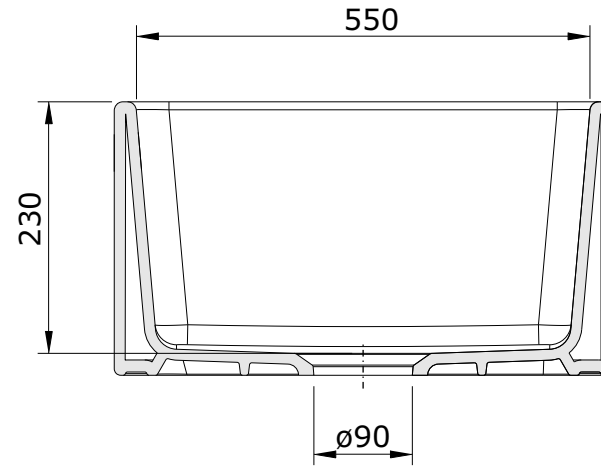

Farmhouse  
cod.: 7405  
ver.: 01

descrição: lava-louça com 1 cuba XS sem overflow  
description: XS single bowl kitchen sink without overflow  
description: évier 1 cuve XS sans trop plein

sanindusa®

R50