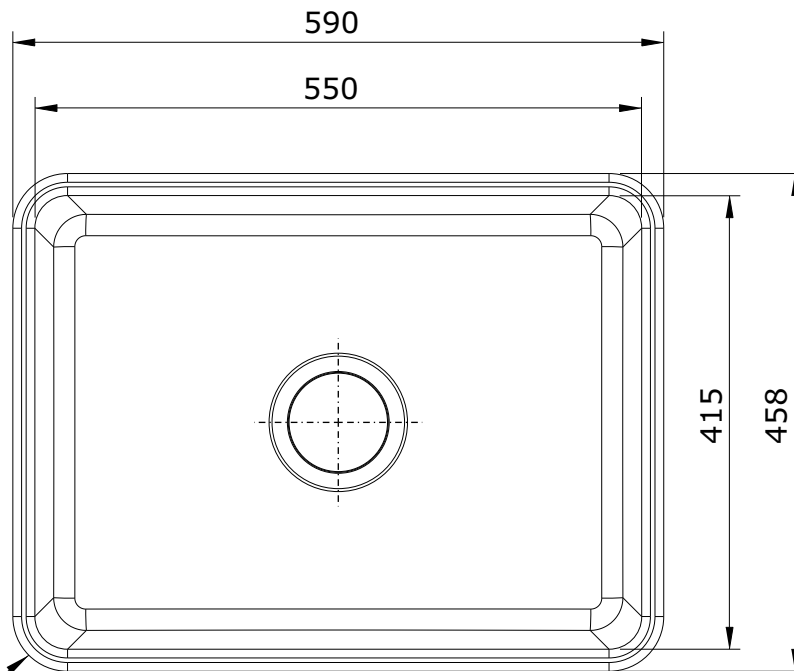

Farmhouse  
cod.: 7405  
ver.: 01

descrição: lava-louça com 1 cuba XS sem overflow  
description: XS single bowl kitchen sink without overflow  
description: évier 1 cuve XS sans trop plein

sanindusa®

R50