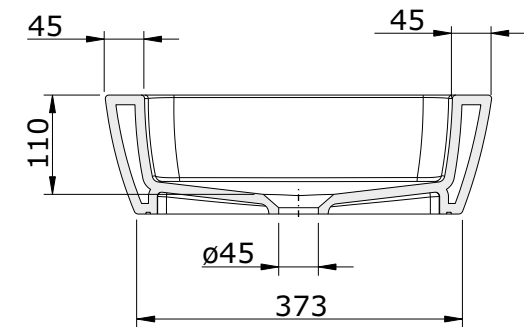

Hi-dden
cod.: 109940
ver.: 00

descrição: lavatório 120
description: 120 washbasin
description: vasque 120

sanindusa®

Nota: lavatório não compatível com válvula VDA

Note: wash basin not compatible with pop-up waste

The presented products follow technical specifications from SANINDUSA.
The dimensions of the pieces are subject to natural ceramic tolerances and variations and will be always orientative.
We reserve the right to introduce technical improvements in our products without previous advice.