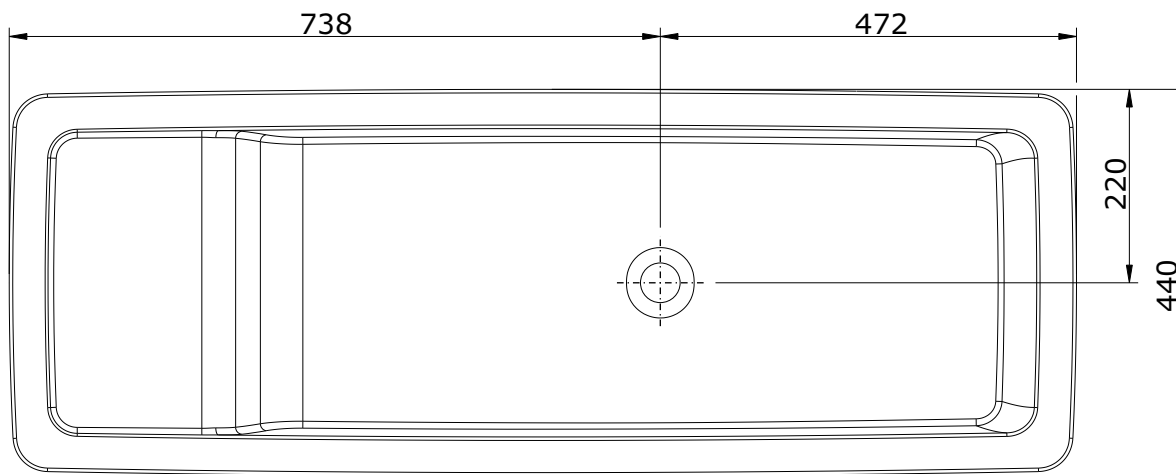

Hi-dden
cod.: 109940
ver.: 00

descrição: lavatório 120
description: 120 washbasin
description: vasque 120

sanindusa®

Nota: lavatório não compatível com válvula VDA

Note: wash basin not compatible with pop-up waste

The presented products follow technical specifications from SANINDUSA.
The dimensions of the pieces are subject to natural ceramic tolerances and variations and will be always orientative.
We reserve the right to introduce technical improvements in our products without previous advice.